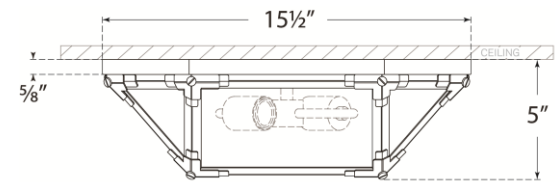

TEAR SHEET

Morris Flush Mount

Item # SK 4008PN-FG

Designer: Suzanne Kasler

Height: 5"

Width: 15.5"

Canopy: 15.5" Hexagon

Finishes: AZ, GI, PN

Glass Options: FG, WG

Socket: 2 - E26 Keyless

Wattage: 2 - 60 A19

Weight: 9 Pounds

Front View

Bottom View