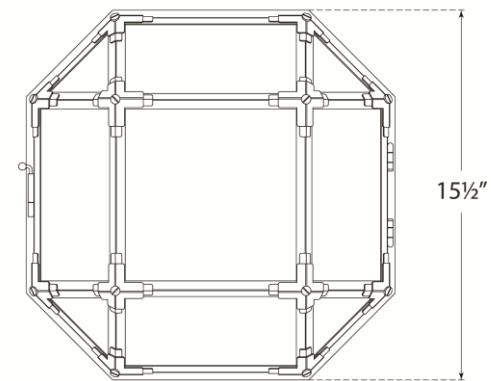

TEAR SHEET

Morris Flush Mount

Item # SK 4008PN-FG

Designer: Suzanne Kasler

Height: 5"

Width: 15.5"

Canopy: 15.5" Hexagon

Finishes: AZ, GI, PN

Glass Options: FG, WG

Socket: 2 - E26 Keyless

Wattage: 2 - 60 A19

Weight: 9 Pounds

Front View

Bottom View