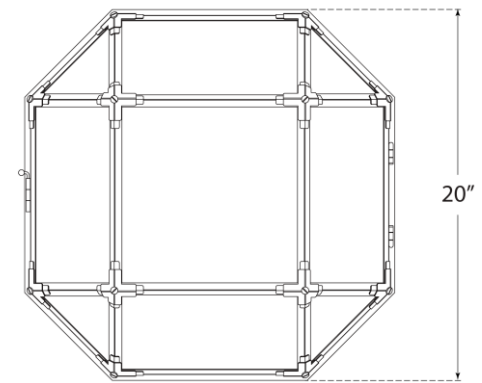

TEAR SHEET

Morris Large Flush Mount

Item # SK 4009PN-WG

Designer: Suzanne Kasler

Height: 6.25"

Width: 20"

Canopy: 20" Hexagon

Finishes: AZ, GI, PN

Glass Options: FG, WG

Socket: 4 - E26 Keyless

Wattage: 4 - 9 LED A19

Weight: 16 Pounds

Front View

Bottom View