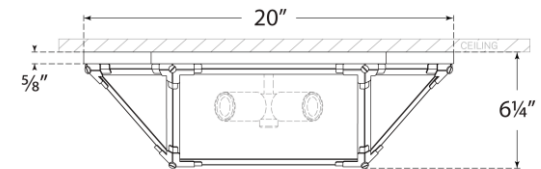

TEAR SHEET

Morris Large Flush Mount

Item # SK 4009PN-WG

Designer: Suzanne Kasler

Height: 6.25"

Width: 20"

Canopy: 20" Hexagon

Finishes: AZ, GI, PN

Glass Options: FG, WG

Socket: 4 - E26 Keyless

Wattage: 4 - 9 LED A19

Weight: 16 Pounds

Front View

Bottom View