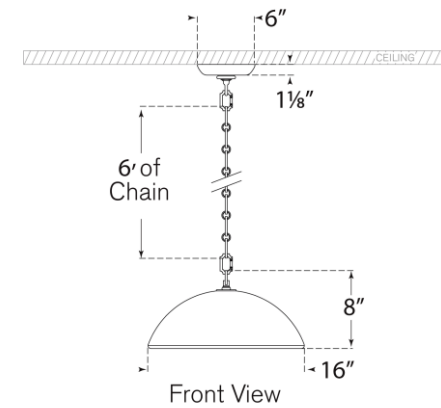

TEAR SHEET

Elliot Large Pendant

Item # SK 5353WHT

Designer: Suzanne Kasler

Height: 8"

Width: 16"

Canopy: 6" Round

Finishes: PGY, WHT

Socket: E26 Keyless

Wattage: 6.5 LED G25

Weight: 18 Pounds

Bottom View