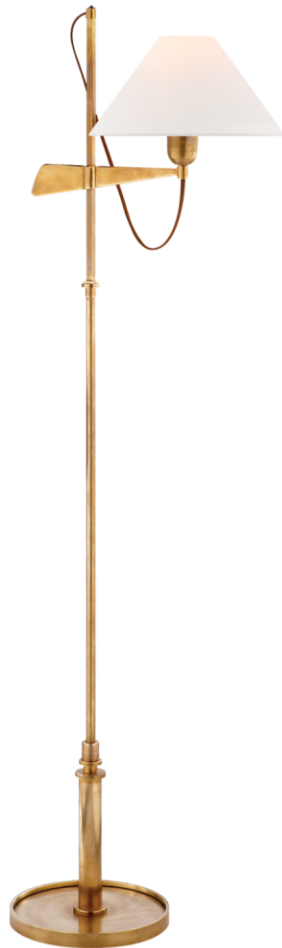

TEAR SHEET

Hargett Bridge Arm Floor Lamp

Item # SP 1505HAB-L

Designer: J. Randall Powers

Height: 56.5" - 63.75"

Extension: 17.5"

Base: 10" Round

Finishes: BZ, HAB, PN

Shade Treatments: L

Shade Details: 3.5" x 12" x 7.5"

Socket: E26 Dimmer

Wattage: 60 A19

Weight: 16 Pounds