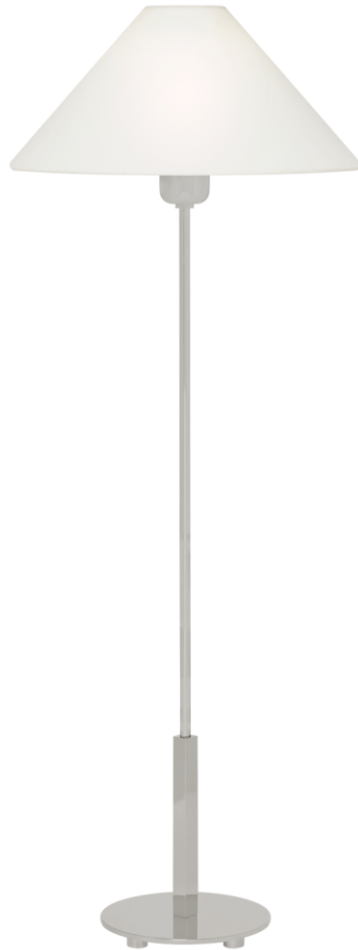

TEAR SHEET

Hackney Table Lamp

Item # SP 3022PN-L

Designer: J. Randall Powers

Height: 23"

Width: 11.75"

Base: 6" Round

Finishes: BZ, HAB, PN

Shade Treatments: L

Shade Details: 3" x 11.75" x 7"

Socket: E26 Keyless w/ Line Switch

Wattage: 40 B11

Weight: 5 Pounds