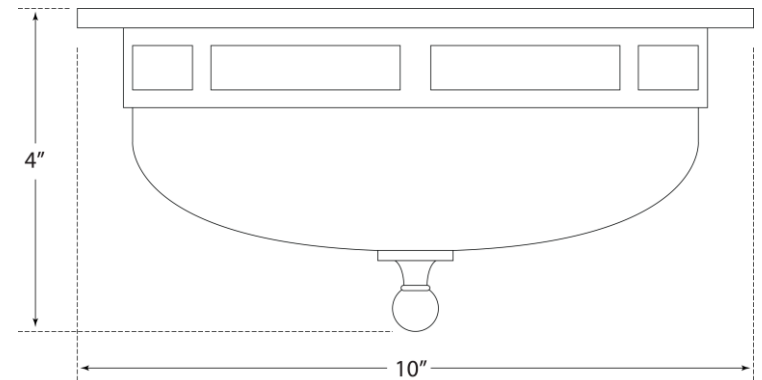

TEAR SHEET

Openwork Small Flush Mount

Item # SS 4010HAB-FG

Designer: Visual Comfort

Height: 4"

Width: 10"

Finishes: BZ, HAB

Glass Options: FG

Socket: 2 - E12 Candelabra

Wattage: 2 - 40 C11

Weight: 3 Pounds

VISUAL COMFORT & Co.