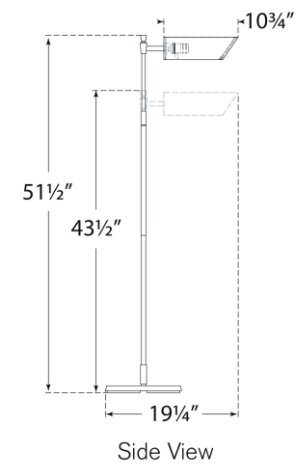

TEAR SHEET

Bravo 48" Adjustable Pharmacy Floor Lamp

Item # TOB 1381PN

Designer: Thomas O'Brien

Height: 43.5" - 51.5"

Width: 11"

Extension: 19.25"

Base: 11" Round

Finishes: BZ, HAB, PN

Glass Options: WG

Socket: E26 Dimmer

Wattage: 8 LED T9

Weight: 19 Pounds

Front View

Side View

Top View