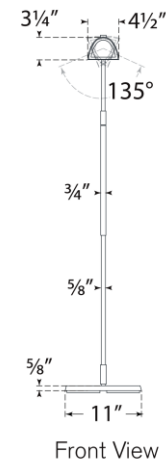

TEAR SHEET

Bravo 48" Adjustable Pharmacy Floor Lamp

Item # TOB 1381PN

Designer: Thomas O'Brien

Height: 43.5" - 51.5"

Width: 11"

Extension: 19.25"

Base: 11" Round

Finishes: BZ, HAB, PN

Glass Options: WG

Socket: E26 Dimmer

Wattage: 8 LED T9

Weight: 19 Pounds

Front View

Side View

Top View