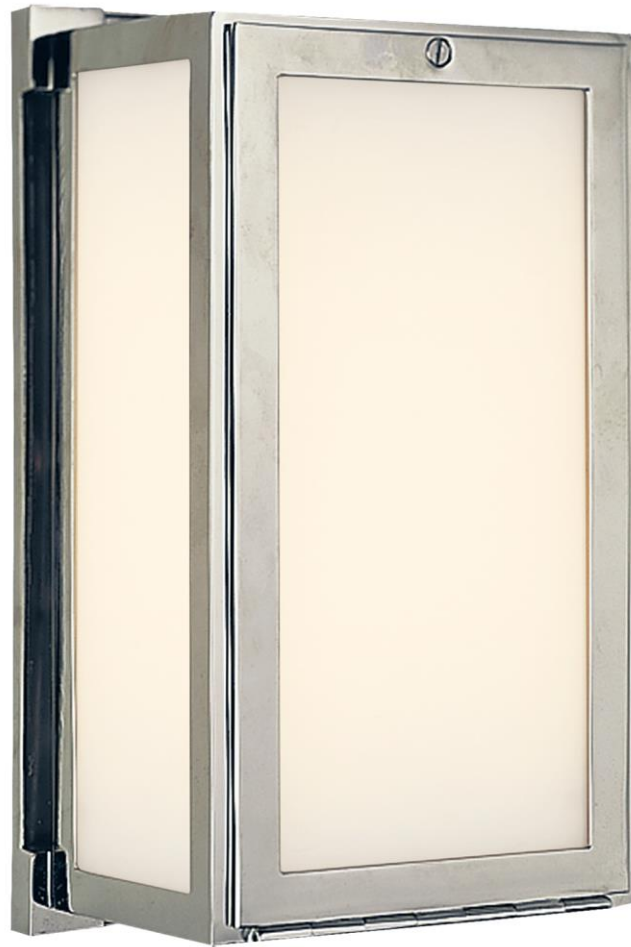

TEAR SHEET

Mercer Short Box Light

Item # TOB 2003PN

Designer: Thomas O'Brien

Height: 9.5"

Width: 5.5"

Extension: 4"

Backplate: 5.5" x 9.5" Rectangle

Finishes: BZ, HAB, PN

Glass Options: WG

Socket: E26 Keyless

Wattage: 60 T10

Weight: 5 Pounds