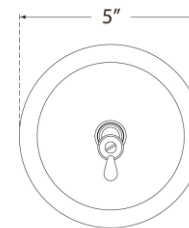

TEAR SHEET

Katie Small Cylinder Sconce
Item # TOB 2225HAB/G3-WG

Designer: Thomas O'Brien

Height: 16.25"

Width: 5"

Extension: 7.5"

Backplate: 5" Round

Finishes: BZ, HAB, PN

Glass Options: CG, SG, WG

Socket: E12 Candelabra

Wattage: 40 C11

Weight: 4 Pounds

Front View
Mounting Plate