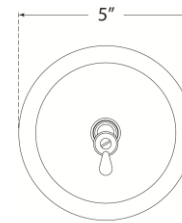

TEAR SHEET

Katie Small Conical Sconce
Item # TOB 2225HAB/G6-WG

Designer: Thomas O'Brien

Height: 14.5"

Width: 9.25"

Extension: 10.25"

Backplate: 5" Round

Finishes: BZ, HAB, PN

Glass Options: CG, SG, WG

Socket: E12 Candelabra

Wattage: 40 C11

Weight: 4 Pounds

Front View
Mounting Plate