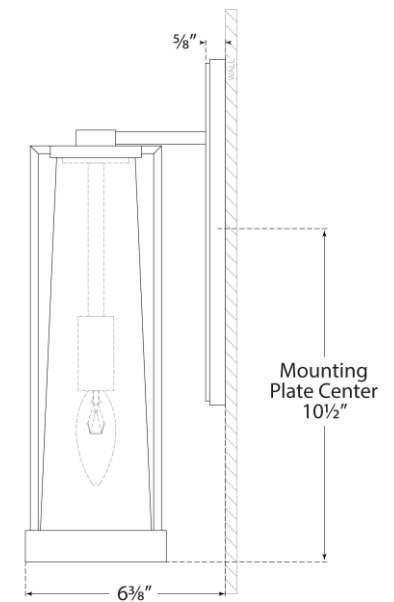

TEAR SHEET

Calix Bracketed Sconce

Item # TOB 2275BZ/HAB-CG

Designer: Thomas O'Brien

Height: 16"

Width: 4.5"

Extension: 6.5"

Backplate: 4.5" x 11" Rectangle

Finishes: BZ/HAB, HAB, PN

Glass Options: CG, WG

Socket: E12 Candelabra

Wattage: 60 C11

Weight: 7 Pounds

Front View

Side View