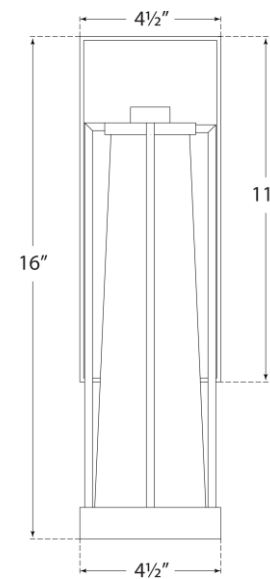

TEAR SHEET

Calix Bracketed Sconce

Item # TOB 2275BZ/HAB-CG

Designer: Thomas O'Brien

Height: 16"

Width: 4.5"

Extension: 6.5"

Backplate: 4.5" x 11" Rectangle

Finishes: BZ/HAB, HAB, PN

Glass Options: CG, WG

Socket: E12 Candelabra

Wattage: 60 C11

Weight: 7 Pounds

Front View

Side View