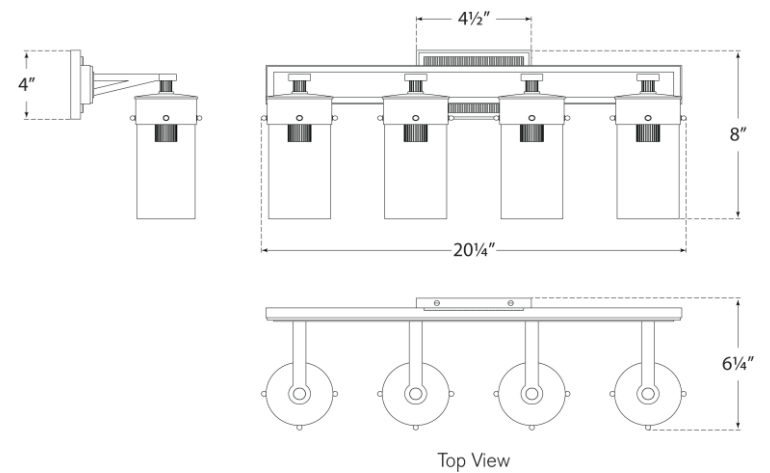

TEAR SHEET

Marais Four-Light Bath Sconce

Item # TOB 2316HAB-CG

Designer: Thomas O'Brien

Height: 8"

Width: 20.25"

Extension: 6.25"

Backplate: 4" x 4.5" Rectangle

Finishes: BZ/HAB, HAB

Glass Options: CG

Shade Details: 3" x 5.25"

Socket: 4 - E12 Candelabra

Wattage: 4 - 40 B11

Weight: 11 Pounds

Note: Requires Smaller Outlet Box

VISUAL COMFORT & Co.