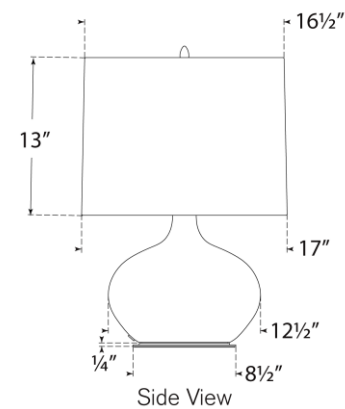

TEAR SHEET

Olinda 24" Low Table Lamp

Item # TOB 3691CRN-L

Designer: Thomas O'Brien

Height: 24.75"

Width: 18"

Base: 8.5" x 13.5" Oval

Finishes: CIV, CRN, CSA

Shade Treatments: L

Shade Details: 16.5" x 17" x 13"

Socket: E26 Dimmer

Wattage: 15 LED A19

Weight: 33 Pounds

Note: Reactive Ceramic Glazes Will Vary in Color and Texture

Top View

Side View