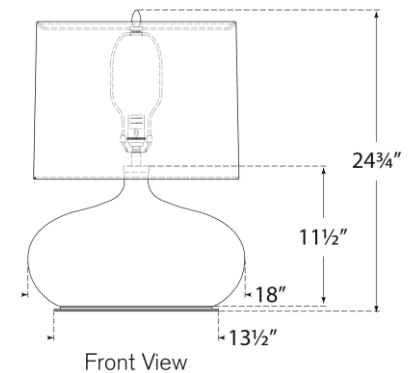

TEAR SHEET

Olinda 24" Low Table Lamp

Item # TOB 3691CRN-L

Designer: Thomas O'Brien

Height: 24.75"

Width: 18"

Base: 8.5" x 13.5" Oval

Finishes: CIV, CRN, CSA

Shade Treatments: L

Shade Details: 16.5" x 17" x 13"

Socket: E26 Dimmer

Wattage: 15 LED A19

Weight: 33 Pounds

Note: Reactive Ceramic Glazes Will Vary in Color and Texture

Top View

Side View

Front View