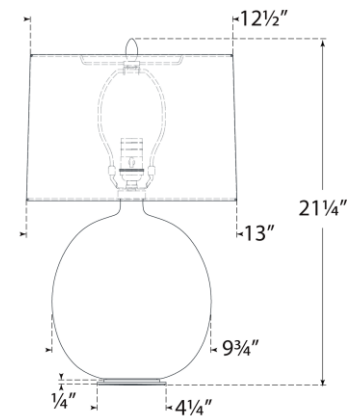

TEAR SHEET

Sao Paulo 21" Table Lamp

Item # TOB 3693CIV-L

Designer: Thomas O'Brien

Height: 21.25"

Width: 13"

Base: 4.25" Round

Finishes: CIV, CRN, CSA

Shade Treatments: L

Shade Details: 12.5" x 13" x 9" Oval

Socket: E26 Dimmer

Wattage: 15 LED A19

Weight: 14 Pounds

Note: Reactive Ceramic Glazes Will Vary in Color and Texture

Top View

Side View