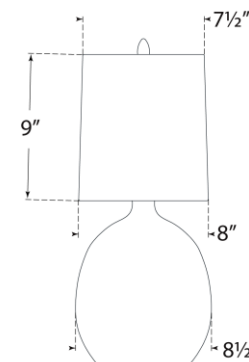

TEAR SHEET

Sao Paulo 21" Table Lamp

Item # TOB 3693CIV-L

Designer: Thomas O'Brien

Height: 21.25"

Width: 13"

Base: 4.25" Round

Finishes: CIV, CRN, CSA

Shade Treatments: L

Shade Details: 12.5" x 13" x 9" Oval

Socket: E26 Dimmer

Wattage: 15 LED A19

Weight: 14 Pounds

Note: Reactive Ceramic Glazes Will Vary in Color and Texture

Top View

Side View

Front View