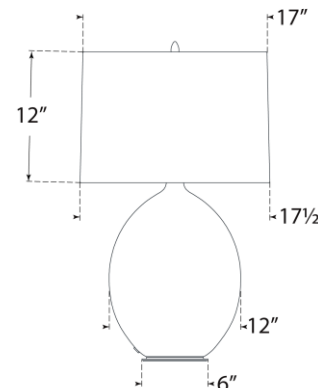

TEAR SHEET

Sao Paulo 29" Table Lamp

Item # TOB 3694CRN-L

Designer: Thomas O'Brien

Height: 29.25"

Width: 17.5"

Base: 6" x 8" Oval

Finishes: CIV, CRN, CSA

Shade Treatments: L

Shade Details: 17" x 17.5" x 12"

Socket: E26 Dimmer

Wattage: 15 LED A19

Weight: 35 Pounds

Note: Reactive Ceramic Glazes Will Vary in Color and Texture

Top View

Side View

Front View