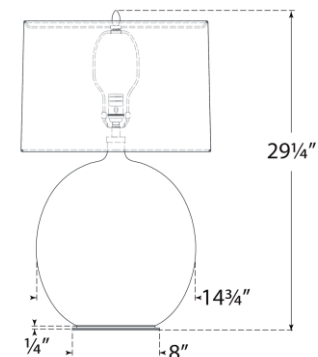

TEAR SHEET

Sao Paulo 29" Table Lamp

Item # TOB 3694CRN-L

Designer: Thomas O'Brien

Height: 29.25"

Width: 17.5"

Base: 6" x 8" Oval

Finishes: CIV, CRN, CSA

Shade Treatments: L

Shade Details: 17" x 17.5" x 12"

Socket: E26 Dimmer

Wattage: 15 LED A19

Weight: 35 Pounds

Note: Reactive Ceramic Glazes Will Vary in Color and Texture

Top View

Side View