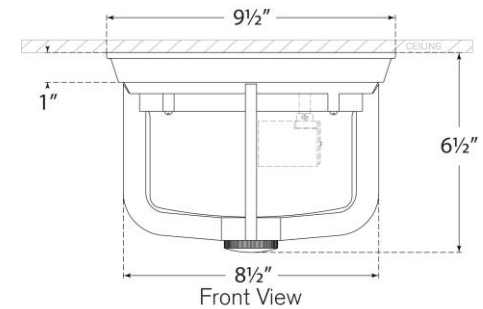

TEAR SHEET

Milton Short Flush Mount
Item # TOB 4011HAB-WG

Designer: Thomas O'Brien

Height: 6.5"

Width: 9.5"

Canopy: 9.5" Round

Finishes: BZ, HAB, PN

Glass Options: WG

Socket: E26 Keyless

Wattage: 60 B11

Weight: 6 Pounds

Front View

Bottom View