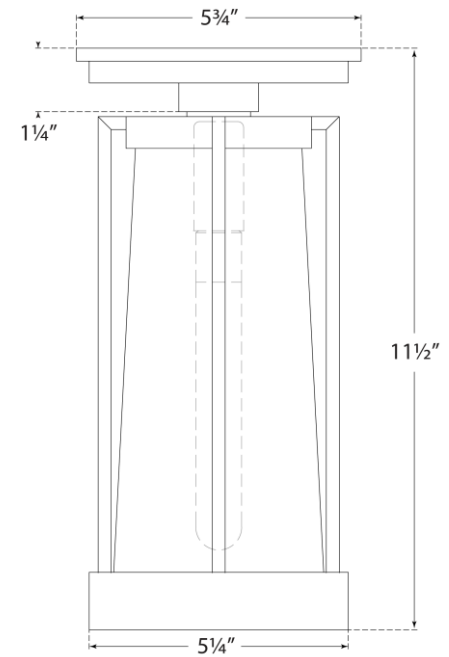

## Calix Tall Flush

Item # TOB 4275PN-CG

Designer: Thomas O'Brien

Height: 11.5"

Width: 5.25"

Canopy: 5.75" Round

Finishes: BZ/HAB, HAB, PN

Glass Options: CG, WG

Socket: E12 Candelabra

Wattage: 60 C11

Weight: 4 Pounds

Front View