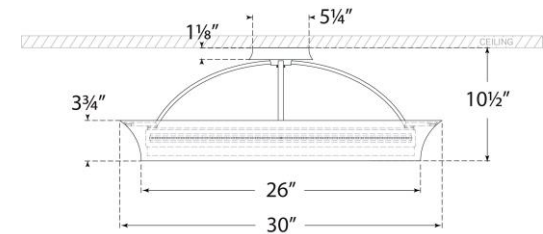

TEAR SHEET

Garland 30" Dual Lit Ring Flush Mount

Item # TOB 4522G

Designer: Thomas O'Brien

Height: 10.5"

Width: 30"

Canopy: 5.25" Round

Finishes: AI, G, PN

Lightsource: Dedicated LED

Wattage: 35w (4200lm)

Weight: 22 Pounds

Note: Able to Convert to Hanging

Front View

Top View