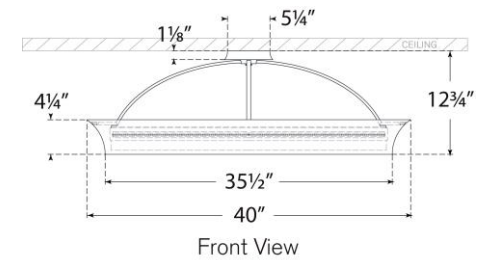

TEAR SHEET

Garland 40" Dual Lit Ring Flush Mount

Item # TOB 4523PN

Designer: Thomas O'Brien

Height: 12.75"

Width: 40"

Canopy: 5.25" Round

Finishes: Al, G, PN

Lightsource: Dedicated LED

Wattage: 40w (4800lm)

Weight: 32 Pounds

Note: Able to Convert to Hanging

Top View