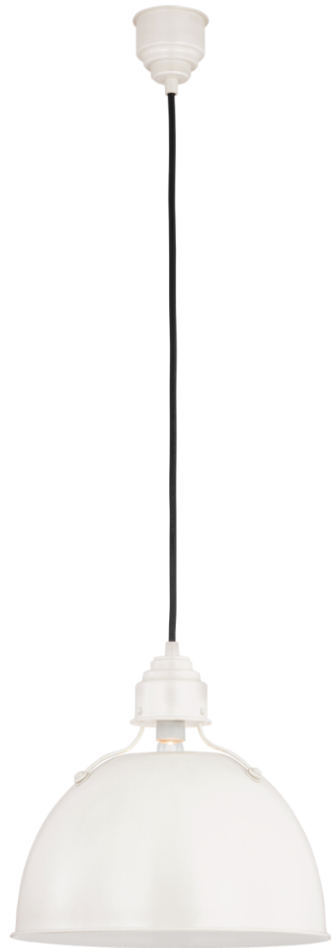

TEAR SHEET

Eugene Medium Pendant

Item # TOB 5013AW

Designer: Thomas O'Brien

O/A Height: 23.5" - 162"

Fixture Height: 14.5"

Min. Custom Height: 20"

Width: 15.5"

Canopy: 4" Round

Finishes: AN, AW, BZ, HAB

Socket: E26 Keyless

Wattage: 150 A21

Weight: 10 Pounds

Note: Height Not Adjustable After Installation | Requires Smaller Outlet Box