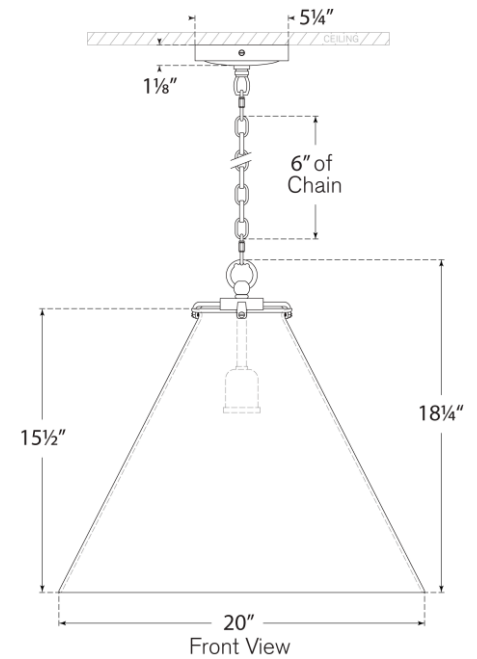

TEAR SHEET

Katie Large Conical Pendant

Item # TOB 5227BZ/G6-SG

Designer: Thomas O'Brien

Height: 18.25"

Width: 20"

Canopy: 5.25" Round

Finishes: BZ, HAB, PN

Glass Options: CG, SG, WG

Socket: E26 Keyless

Wattage: 15 LED A19

Weight: 10 Pounds

Bottom View

Front View