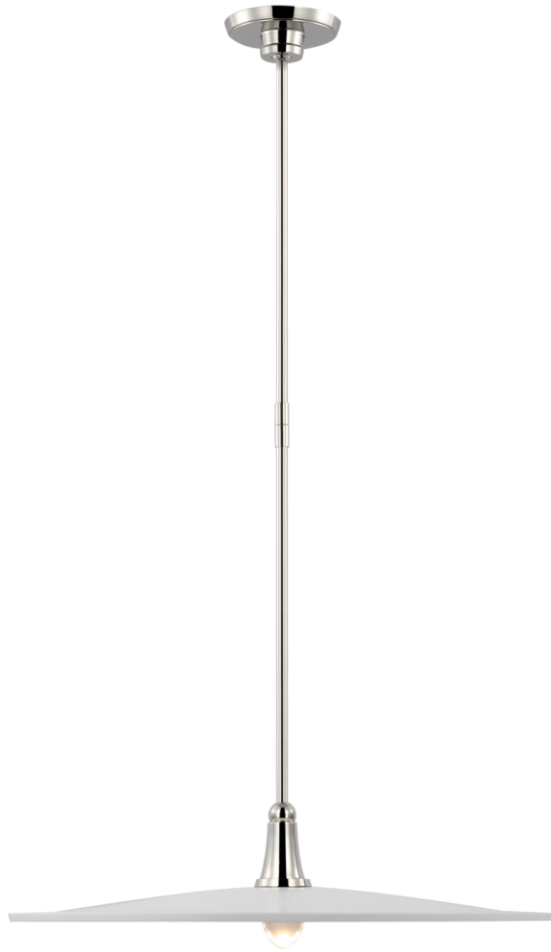

TEAR SHEET

Truesdell 24" Pendant  
Item # TOB 5492PN-WHT

Designer: Thomas O'Brien

O/A Height: 52.25"

Fixture Height: 6.25"

Min. Custom Height: 13.25"

Width: 24"

Canopy: 5.25" Round

Finishes: BZ, HAB, HAB/BZ, PN, WHT

Shade Treatments: BZ, HAB, PN, WHT

Lightsource: Dedicated LED

Wattage: 9w (1000lm)

Weight: 12 Pounds

Note: Custom Height Available