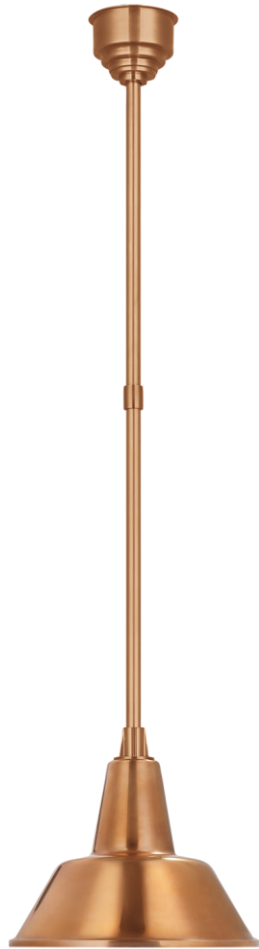

TEAR SHEET

Academy 12.5\"/>

Item # TOB 5802SC-SC

Designer: Thomas O'Brien

O/A Height: 55.75"

Fixture Height: 10.75"

Min. Custom Height: 21.75"

Width: 12.5"

Canopy: 4.5\"/>

Finishes: HAB, MBK, SC

Shade Treatments: G, HAB, MBK, SC, WHT

Shade Details: 12.5"

Socket: E26 Keyless

Wattage: 15 LED A19

Weight: 4 Pounds