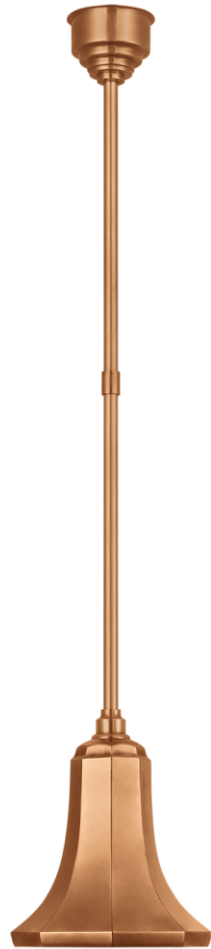

TEAR SHEET

Academy 9.25" Savannah Pendant

Item # TOB 5816SC-SC

Designer: Thomas O'Brien

O/A Height: 57"

Fixture Height: 11.75"

Min. Custom Height: 22.75"

Width: 9.25"

Canopy: 4.5" Round

Finishes: HAB, MBK, SC

Shade Treatments: G, HAB, MBK, SC, WHT

Shade Details: 9.25"

Socket: E26 Keyless

Wattage: 15 LED A19

Weight: 6 Pounds