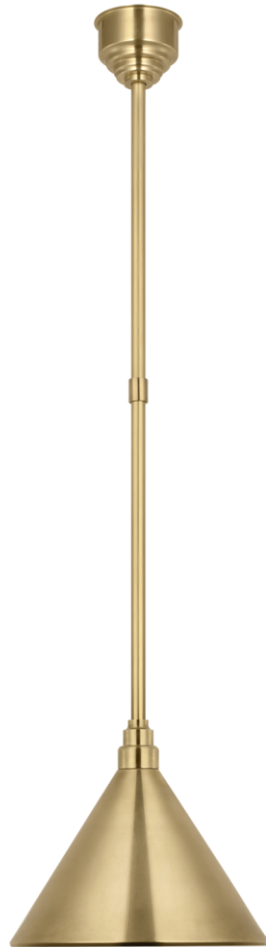

TEAR SHEET

Academy 12.5" Conical Savannah Pendant

Item # TOB 5819HAB-HAB

Designer: Thomas O'Brien

O/A Height: 56"

Fixture Height: 10.75"

Min. Custom Height: 21.75"

Width: 12.5"

Canopy: 4.5" Round

Finishes: HAB, MBK, SC

Shade Treatments: G, HAB, MBK, SC, WHT

Shade Details: 12.5"

Socket: E26 Keyless

Wattage: 15 LED A19

Weight: 5 Pounds