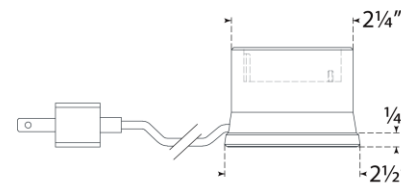

TEAR SHEET

Single R45 Universal Charging Station

Item # VCC3005BLK-1

Designer: Visual Comfort

Height: 1.75"

Width: 2.5"

Base: 2.5" Round

Finishes: BLK, HAB, PN

Weight: 1 Pound

Note: Compatible with R45 4" and 7" Module | Universally Compliant

Top View

Side View

Front View