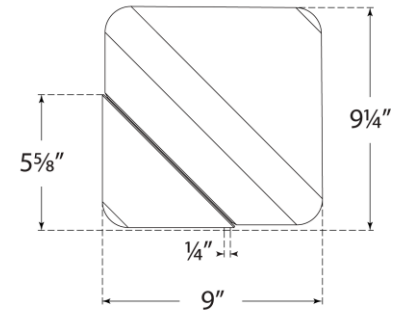

TEAR SHEET

Copper Coast 12" Rechargeable Accent Light

Item # WF 3006PN-CC

Designer: Waterford

Height: 9.25"

Width: 11.75"

Base: 1" x 9" Decorative

Finishes: BZ, NB, PN

Glass Options: CC

Lightsource: Dedicated LED w/ Touch Dimmer

Wattage: 1.5w (100 - 300lm)

Weight: 15 Pounds

Note: Battery Operated

Top View

Front View

Side View