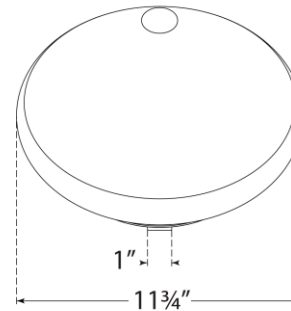

TEAR SHEET

Copper Coast 12" Rechargeable Accent Light

Item # WF 3006PN-CC

Designer: Waterford

Height: 9.25"

Width: 11.75"

Base: 1" x 9" Decorative

Finishes: BZ, NB, PN

Glass Options: CC

Lightsource: Dedicated LED w/ Touch Dimmer

Wattage: 1.5w (100 - 300lm)

Weight: 15 Pounds

Note: Battery Operated

Top View

Front View

Side View