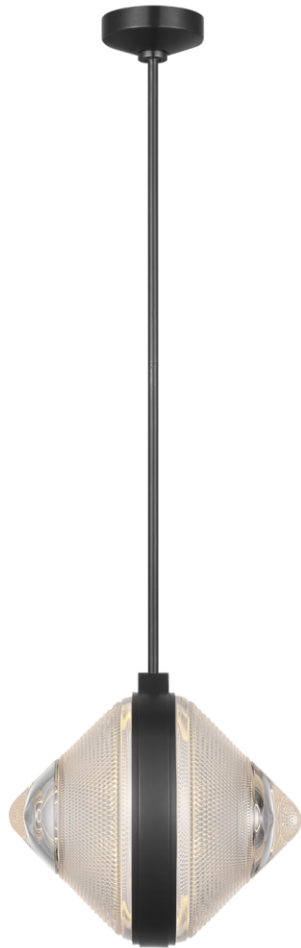

TEAR SHEET

Copper Coast 15" Karo Cut Pendant

Item # WF 5006BZ-CC

Designer: Waterford

O/A Height: 56.25"

Fixture Height: 14"

Min. Custom Height: 21.25"

Width: 15"

Canopy: 5.5" Round

Finishes: BZ, NB, PN

Glass Options: CC

Lightsource: Dedicated LED

Wattage: 15w (1800lm)

Weight: 25 Pounds

Note: Custom Height Available