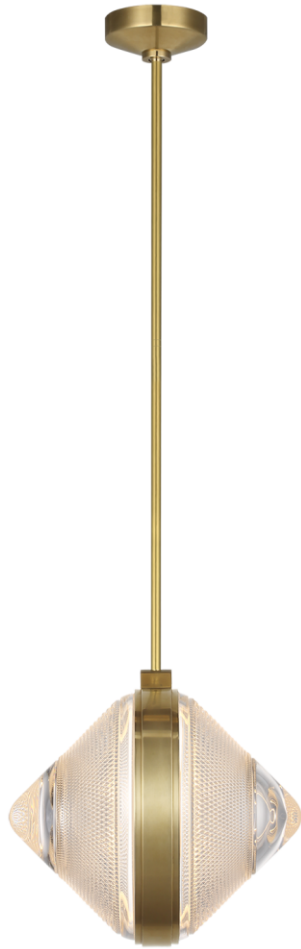

TEAR SHEET

Copper Coast 15" Karo Cut Pendant

Item # WF 5006NB-CC

Designer: Waterford

O/A Height: 56.25"

Fixture Height: 14"

Min. Custom Height: 21.25"

Width: 15"

Canopy: 5.5" Round

Finishes: BZ, NB, PN

Glass Options: CC

Lightsource: Dedicated LED

Wattage: 15w (1800lm)

Weight: 25 Pounds

Note: Custom Height Available