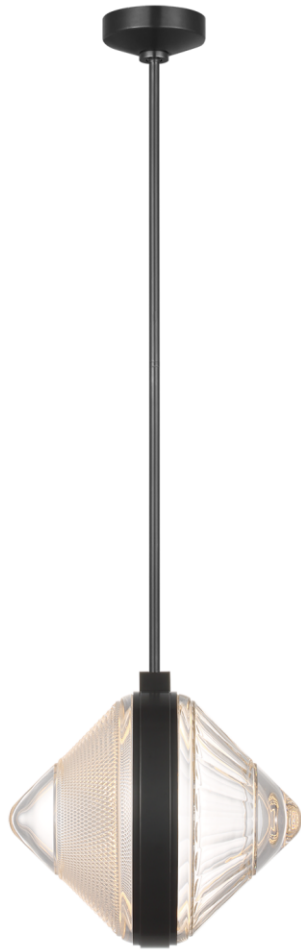

TEAR SHEET

Copper Coast 15" Karo and Olive Cut Pendant

Item # WF 5008BZ-CC

Designer: Waterford

O/A Height: 56.25"

Fixture Height: 14"

Min. Custom Height: 21.25"

Width: 15"

Canopy: 5.5" Round

Finishes: BZ, NB, PN

Glass Options: CC

Lightsource: Dedicated LED

Wattage: 15w (1800lm)

Weight: 25 Pounds

Note: Custom Height Available