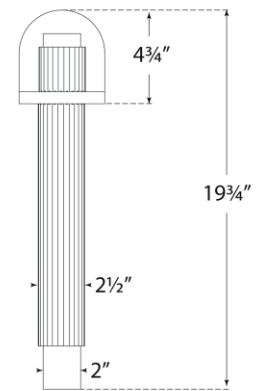

TEAR SHEET

Arena 20" Sconce

Item # WS 2000HAB-WG

Designer: Windsor Smith

Height: 19.75"

Width: 4.5"

Extension: 4.75"

Backplate: 4.5" x 4.75" Decorative

Finishes: BZ, HAB, PN

Glass Options: WG

Lightsource: Dedicated LED

Wattage: 12w (1400lm)

Weight: 5 Pounds

Top View

Side View

Front View