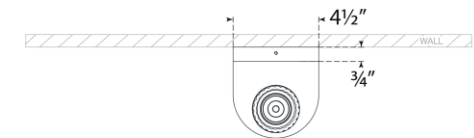

TEAR SHEET

Arena 20" Sconce

Item # WS 2000HAB-WG

Designer: Windsor Smith

Height: 19.75"

Width: 4.5"

Extension: 4.75"

Backplate: 4.5" x 4.75" Decorative

Finishes: BZ, HAB, PN

Glass Options: WG

Lightsource: Dedicated LED

Wattage: 12w (1400lm)

Weight: 5 Pounds

Top View

Side View

Front View