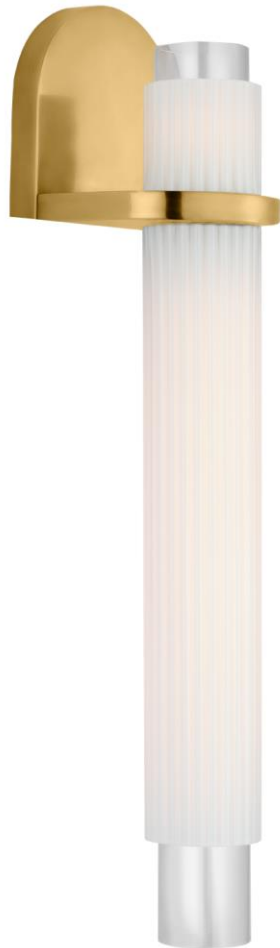

TEAR SHEET

Arena 20" Sconce

Item # WS 2000HAB-WG

Designer: Windsor Smith

Height: 19.75"

Width: 4.5"

Extension: 4.75"

Backplate: 4.5" x 4.75" Decorative

Finishes: BZ, HAB, PN

Glass Options: WG

Lightsource: Dedicated LED

Wattage: 12w (1400lm)

Weight: 5 Pounds

Top View

Side View

Front View