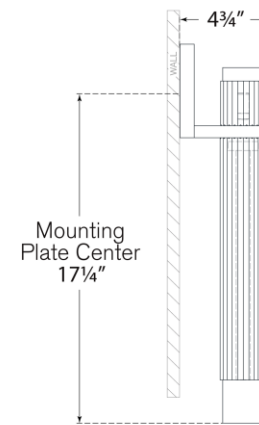

TEAR SHEET

Arena 20" Sconce

Item # WS 2000HAB-WG

Designer: Windsor Smith

Height: 19.75"

Width: 4.5"

Extension: 4.75"

Backplate: 4.5" x 4.75" Decorative

Finishes: BZ, HAB, PN

Glass Options: WG

Lightsource: Dedicated LED

Wattage: 12w (1400lm)

Weight: 5 Pounds

Top View

Side View

Front View