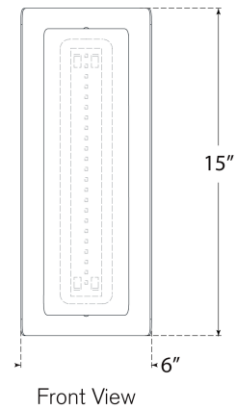

TEAR SHEET

Penumbra 15" Sconce

Item # WS 2074HAB/L

Designer: Windsor Smith

Height: 15"

Width: 6"

Extension: 4.5"

Backplate: 3.25" x 13.25" Rectangle

Finishes: HAB/L, HAB/WHT, PN/L, PN/WHT

Lightsource: Dedicated LED

Wattage: 9w (1000lm)

Weight: 6 Pounds

Note: Requires Smaller Outlet Box

Top View

Side View

Front View