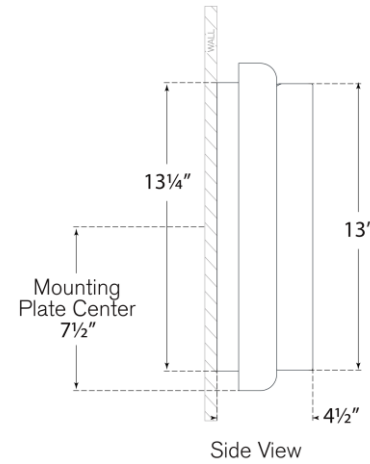

TEAR SHEET

Penumbra 15" Sconce

Item # WS 2074HAB/L

Designer: Windsor Smith

Height: 15"

Width: 6"

Extension: 4.5"

Backplate: 3.25" x 13.25" Rectangle

Finishes: HAB/L, HAB/WHT, PN/L, PN/WHT

Lightsource: Dedicated LED

Wattage: 9w (1000lm)

Weight: 6 Pounds

Note: Requires Smaller Outlet Box

Top View

Side View

Front View