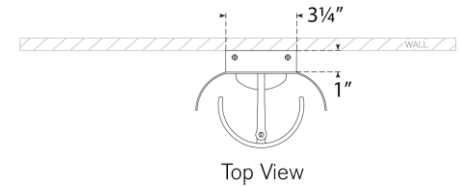

TEAR SHEET

Penumbra 15" Sconce

Item # WS 2074HAB/L

Designer: Windsor Smith

Height: 15"

Width: 6"

Extension: 4.5"

Backplate: 3.25" x 13.25" Rectangle

Finishes: HAB/L, HAB/WHT, PN/L, PN/WHT

Lightsource: Dedicated LED

Wattage: 9w (1000lm)

Weight: 6 Pounds

Note: Requires Smaller Outlet Box

Top View

Side View

Front View